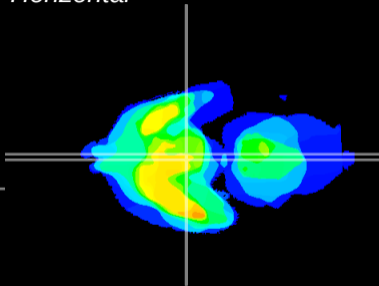

Coronal

Sagittal-R

Sagittal-L

ViBrism: CX06401
Horizontal

Arc