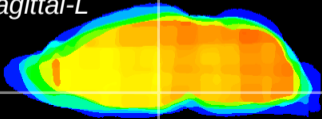

Coronal

Sagittal-R

Sagittal-L

ViBrism: CX06401
Horizontal

DM