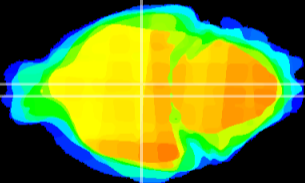

Coronal

Sagittal-R

Sagittal-L

ViBrism: CX06401
Horizontal

DM