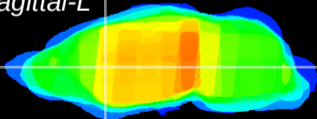

Coronal

Sagittal-R

Sagittal-L

ViBris: CX06410  
Horizontal

CPU medial