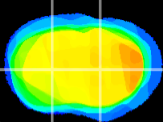

Coronal

Sagittal-R

Sagittal-L

ViBris: CX06410  
Horizontal

CPU medial