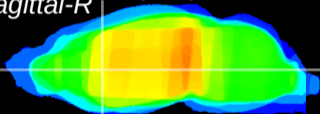

Coronal

Sagittal-R

Sagittal-L

ViBris: CX06410  
Horizontal

CPU medial