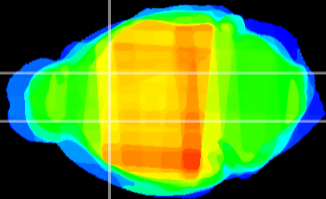

Coronal

Sagittal-R

Sagittal-L

ViBris: CX06410  
Horizontal

CPU medial