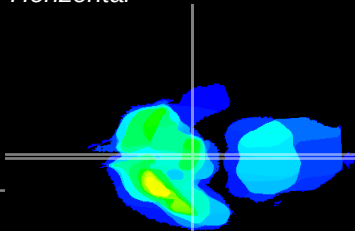

Coronal

Sagittal-R

Sagittal-L

ViBrism: CX06412
Horizontal

ME