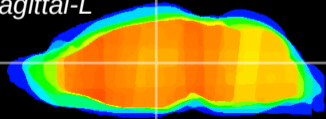

Coronal

Sagittal-R

Sagittal-L

ViBrism: CX06415
Horizontal

MD