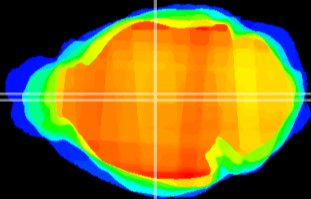

Coronal

Sagittal-R

Sagittal-L

ViBrism: CX06415
Horizontal

MD