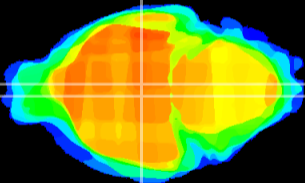

Coronal

Sagittal-R

Sagittal-L

ViBrism: CX06417
Horizontal

DM