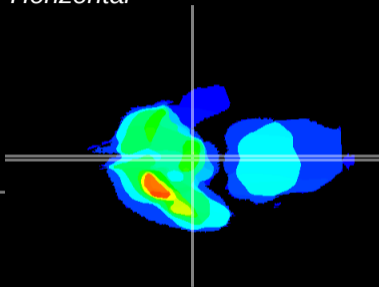

Coronal

Sagittal-R

Sagittal-L

ViBrism: CX06419
Horizontal

ME