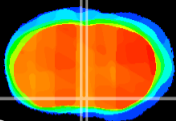

Coronal

Sagittal-R

Sagittal-L

ViBrism: CX06419
Horizontal

MPA