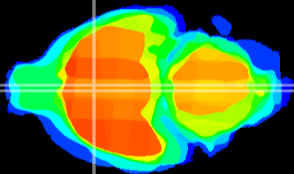

Coronal

Sagittal-R

Sagittal-L

ViBrism: CX06419
Horizontal

MPA