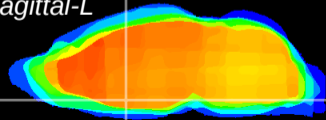

Coronal

Sagittal-R

Sagittal-L

ViBrism: CX06419
Horizontal

MPA