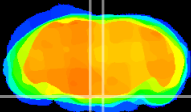

Coronal

Sagittal-R

Sagittal-L

ViBriSM: CX06424
Horizontal

Pn