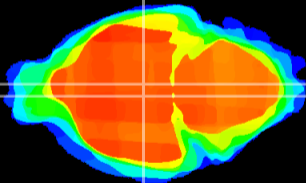

Coronal

Sagittal-R

Sagittal-L

ViBrism: CX06426
Horizontal

DM