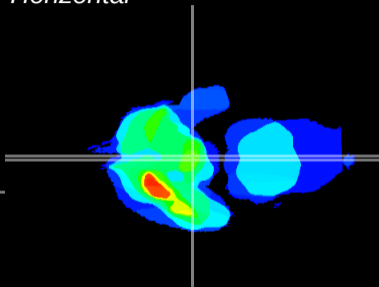

Coronal

Sagittal-R

Sagittal-L

ViBrism: CX06426
Horizontal

ME