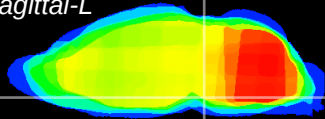

Coronal

Sagittal-R

Sagittal-L

ViBrism: CX06434
Horizontal

Pn