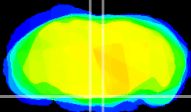

Coronal

Sagittal-R

Sagittal-L

ViBrism: CX06434
Horizontal

Pn