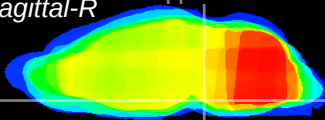

Coronal

Sagittal-R

Sagittal-L

ViBrism: CX06434
Horizontal

Pn