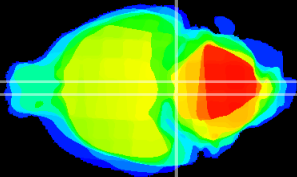

Coronal

Sagittal-R

Sagittal-L

ViBrism: CX06434
Horizontal

Pn