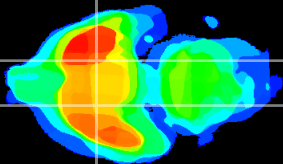

Coronal

Sagittal-R

Sagittal-L

ViBrism: CX06441
Horizontal

S0