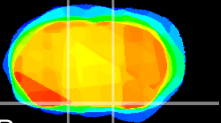

Coronal

Sagittal-R

Sagittal-L

ViBrism: CX06441
Horizontal

S0