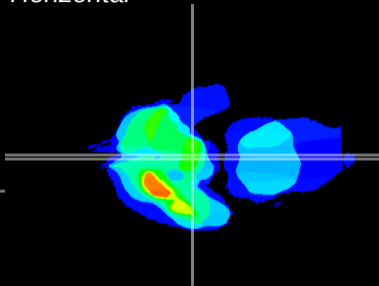

Coronal

Sagittal-R

Sagittal-L

ViBrism: CX06442
Horizontal

ME