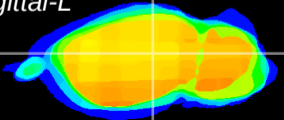

Coronal

Sagittal-R

Sagittal-L

ViBrism: CX06443
Horizontal

LG