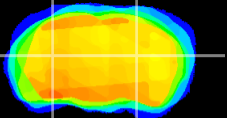

Coronal

Sagittal-R

Sagittal-L

ViBrism: CX06443
Horizontal

LG