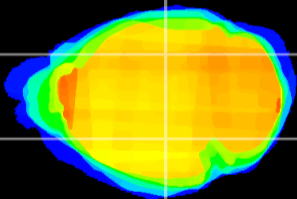

Coronal

Sagittal-R

Sagittal-L

ViBrism: CX06443
Horizontal

LG