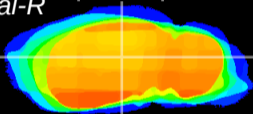

Coronal

Sagittal-R

Sagittal-L

ViBrism: CX06443
Horizontal

LG