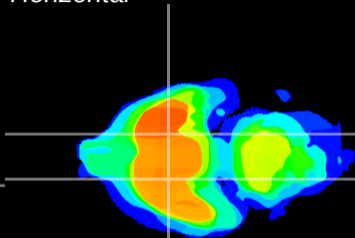

Coronal

Sagittal-R

Sagittal-L

ViBriSM: CX06443
Horizontal

S0