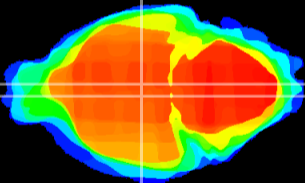

Coronal

Sagittal-R

Sagittal-L

ViBrism: CX06448
Horizontal

DM