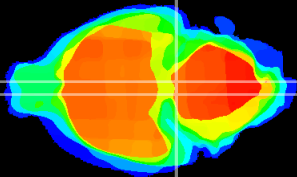

Coronal

Sagittal-R

Sagittal-L

ViBrism: CX06449
Horizontal

Pn