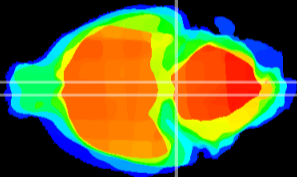

Coronal

Sagittal-R

Sagittal-L

ViBrism: CX06449
Horizontal

Pn