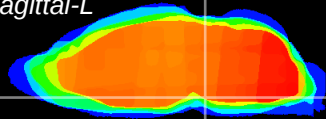

Coronal

Sagittal-R

Sagittal-L

ViBrism: CX06449
Horizontal

Pn