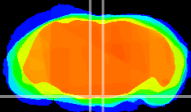

Coronal

Sagittal-R

Sagittal-L

ViBrism: CX06449
Horizontal

Pn