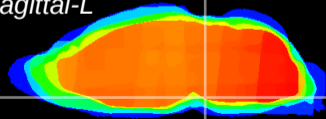

Coronal

Sagittal-R

Sagittal-L

ViBrism: CX06449
Horizontal

Pn