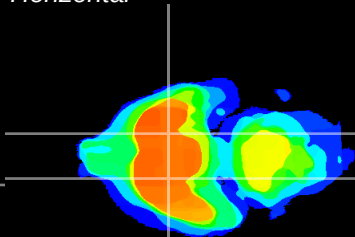

Coronal

Sagittal-R

Sagittal-L

ViBrism: CX06449
Horizontal

S0