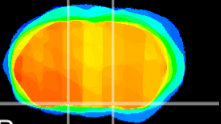

Coronal

Sagittal-R

Sagittal-L

ViBrism: CX06453
Horizontal

S0