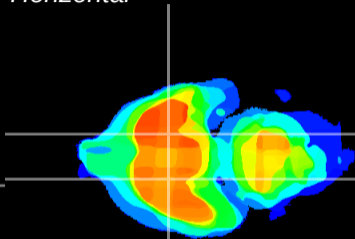

Coronal

Sagittal-R

Sagittal-L

ViBrism: CX06453
Horizontal

S0