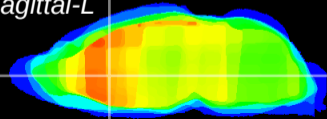

Coronal

Sagittal-R

Sagittal-L

ViBrism: CX06462
Horizontal

LS