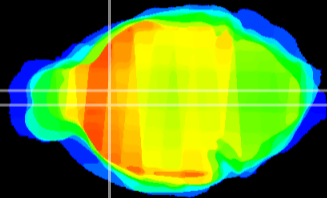

Coronal

Sagittal-R

Sagittal-L

ViBrism: CX06462
Horizontal

LS