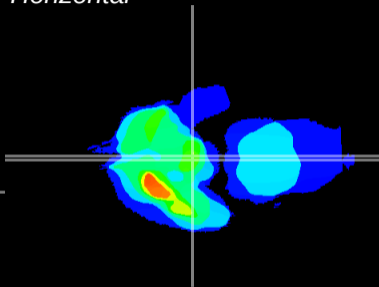

Coronal

Sagittal-R

Sagittal-L

ViBrism: CX06466
Horizontal

ME