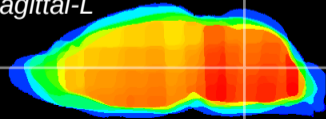

Coronal

Sagittal-R

Sagittal-L

ViBrism: CX06470
Horizontal

MVe