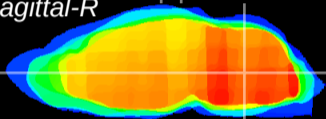

Coronal

Sagittal-R

Sagittal-L

ViBrism: CX06470
Horizontal

MVe