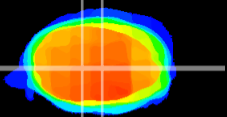

Coronal

Sagittal-R

Sagittal-L

ViBrism: CX06470
Horizontal

MVe