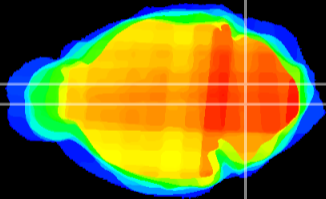

Coronal

Sagittal-R

Sagittal-L

ViBrism: CX06470
Horizontal

MVe