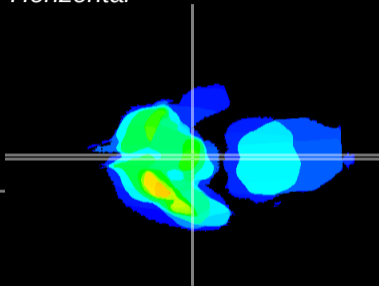

Coronal

Sagittal-R

Sagittal-L

ViBrism: CX06473
Horizontal

ME