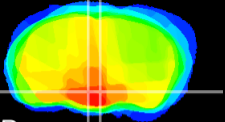

Coronal

Sagittal-R

Sagittal-L

ViBrism: CX06475
Horizontal

DM