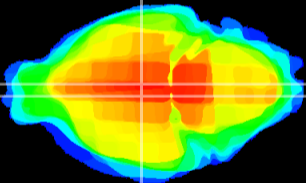

Coronal

Sagittal-R

Sagittal-L

ViBrism: CX06475
Horizontal

DM