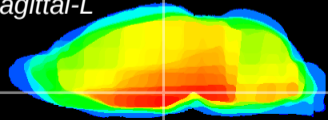

Coronal

Sagittal-R

Sagittal-L

ViBrism: CX06475
Horizontal

DM