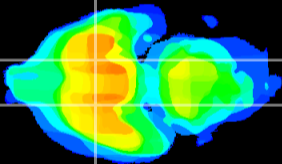

Coronal

Sagittal-R

Sagittal-L

ViBrisM: CX06480  
Horizontal

S0