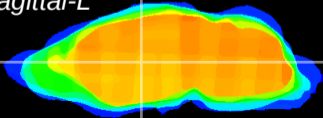

Coronal

Sagittal-R

Sagittal-L

ViBrism: CX06489
Horizontal

VA/VL