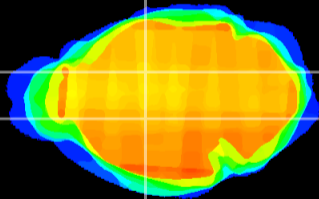

Coronal

Sagittal-R

Sagittal-L

ViBrism: CX06489
Horizontal

VA/VL