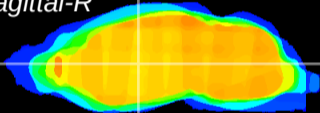

Coronal

Sagittal-R

Sagittal-L

ViBrism: CX06489
Horizontal

VA/VL