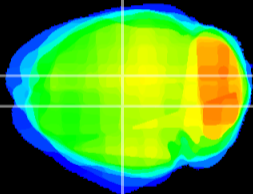

Coronal

Sagittal-R

Sagittal-L

ViBrism: CX06496
Horizontal

DG