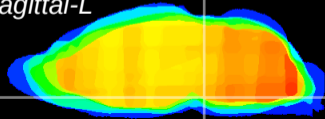

Coronal

Sagittal-R

Sagittal-L

ViBrism: CX06499
Horizontal

Pn