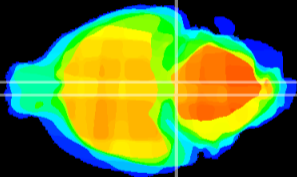

Coronal

Sagittal-R

Sagittal-L

ViBrism: CX06499
Horizontal

Pn