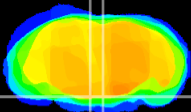

Coronal

Sagittal-R

Sagittal-L

ViBrism: CX06499
Horizontal

Pn