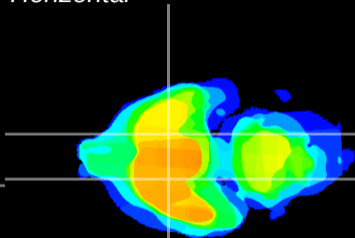

Coronal

Sagittal-R

Sagittal-L

ViBrisM: CX06506
Horizontal

S0