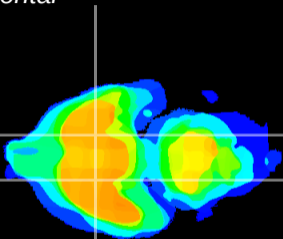

Coronal

Sagittal-R

Sagittal-L

ViBrism: CX06513
Horizontal

S0