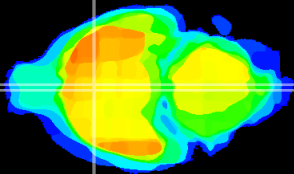

Coronal

Sagittal-R

Sagittal-L

ViBriSM: CX06516
Horizontal

MPA