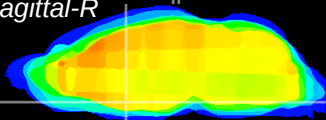

Coronal

Sagittal-R

Sagittal-L

ViBriSM: CX06516
Horizontal

MPA