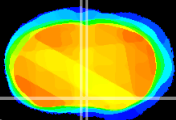

Coronal

Sagittal-R

Sagittal-L

ViBriSM: CX06516
Horizontal

MPA