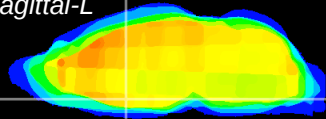

Coronal

Sagittal-R

Sagittal-L

ViBriSM: CX06516
Horizontal

MPA