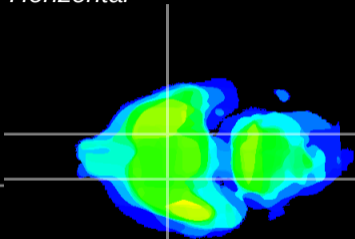

Coronal

Sagittal-R

Sagittal-L

ViBrism: CX06518
Horizontal

S0