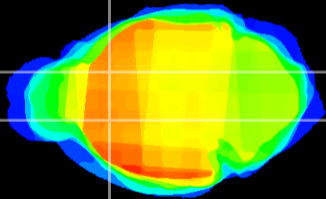

Coronal

Sagittal-R

Sagittal-L

ViBris: CX06521
Horizontal

CPU medial