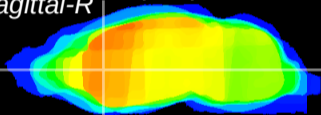

Coronal

Sagittal-R

Sagittal-L

ViBris: CX06521
Horizontal

CPU medial