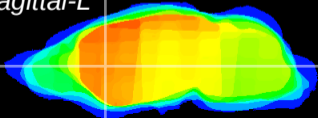

Coronal

Sagittal-R

Sagittal-L

ViBris: CX06521
Horizontal

CPU medial