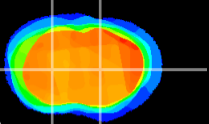

Coronal

Sagittal-R

Sagittal-L

ViBris: CX06521
Horizontal

CPU medial