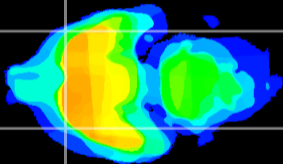

Coronal

Sagittal-R

Sagittal-L

ViBrism: CX06521
Horizontal

Pir