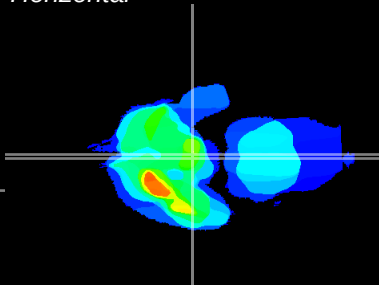

Coronal

Sagittal-R

Sagittal-L

ViBrism: CX06522
Horizontal

ME