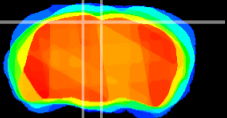

Coronal

Sagittal-R

Sagittal-L

ViBrism: CX06522
Horizontal

RS