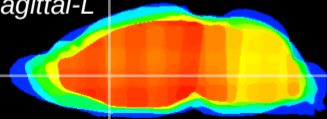

Coronal

Sagittal-R

Sagittal-L

ViBrism: CX06528  
Horizontal

LS