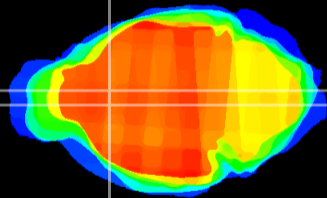

Coronal

Sagittal-R

Sagittal-L

ViBrism: CX06528  
Horizontal

LS