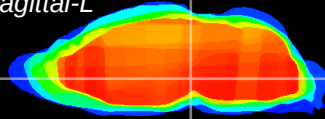

Coronal

Sagittal-R

Sagittal-L

ViBrism: CX06530
Horizontal

VTA