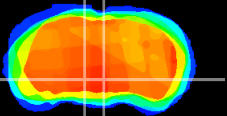

Coronal

Sagittal-R

Sagittal-L

ViBrism: CX06530
Horizontal

VTA