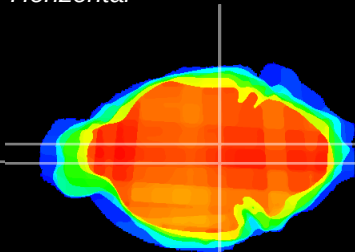

Coronal

Sagittal-R

Sagittal-L

ViBrism: CX06530
Horizontal

VTA