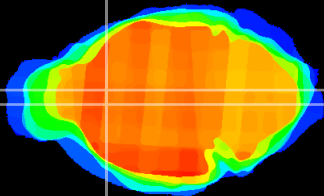

Coronal

Sagittal-R

Sagittal-L

ViBrism: CX06534
Horizontal

LS