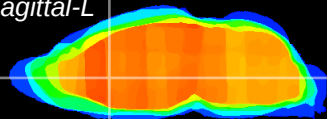

Coronal

Sagittal-R

Sagittal-L

ViBrism: CX06534
Horizontal

LS