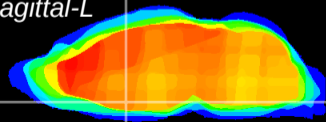

Coronal

Sagittal-R

Sagittal-L

ViBrism: CX06542
Horizontal

MPA