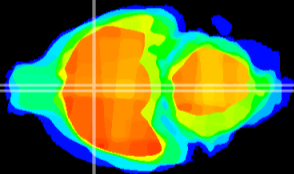

Coronal

Sagittal-R

Sagittal-L

ViBrism: CX06542
Horizontal

MPA