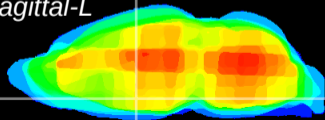

Coronal

Sagittal-R

Sagittal-L

ViBriSm: CX06543  
Horizontal

SPa dorsal