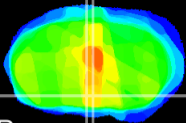

Coronal

Sagittal-R

Sagittal-L

ViBriSm: CX06543  
Horizontal

SPa dorsal