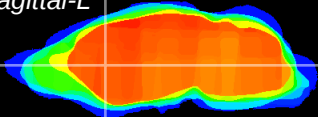

Coronal

Sagittal-R

Sagittal-L

ViBrism: CX06545
Horizontal

CPU medial