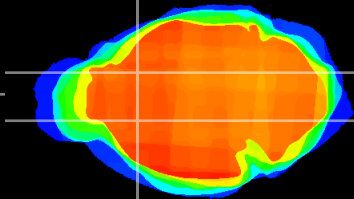

Coronal

Sagittal-R

Sagittal-L

ViBrism: CX06545
Horizontal

CPU medial