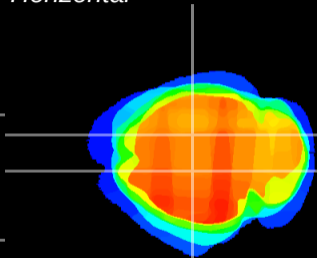

Coronal

Sagittal-R

Sagittal-L

ViBrism: CX06549
Horizontal

CA1