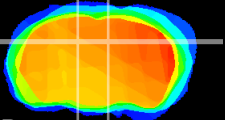

Coronal

Sagittal-R

Sagittal-L

ViBrism: CX06549
Horizontal

DG