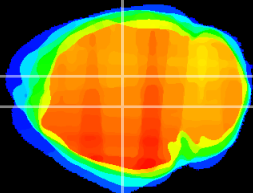

Coronal

Sagittal-R

Sagittal-L

ViBrism: CX06549
Horizontal

DG