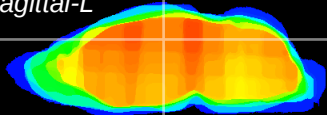

Coronal

Sagittal-R

Sagittal-L

ViBrism: CX06549
Horizontal

DG