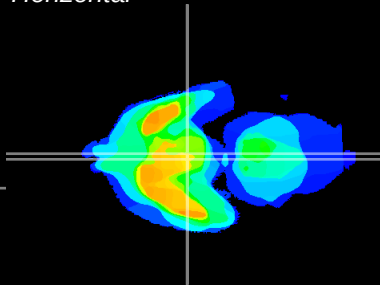

Coronal

Sagittal-R

Sagittal-L

ViBrism: CX06551
Horizontal

Arc