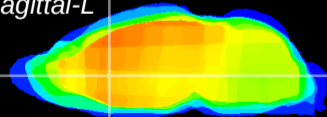

Coronal

Sagittal-R

Sagittal-L

ViBrism: CX06551
Horizontal

LS