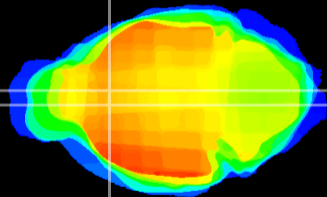

Coronal

Sagittal-R

Sagittal-L

ViBrism: CX06551
Horizontal

LS