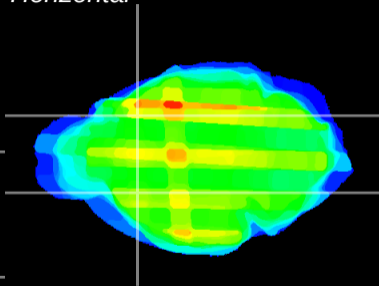

Coronal

Sagittal-R

Sagittal-L

ViBrisM: CX06553
Horizontal

CPU lateral