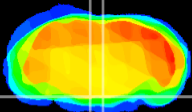

Coronal

Sagittal-R

Sagittal-L

ViBrism: CX06556
Horizontal

Pn