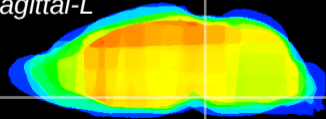

Coronal

Sagittal-R

Sagittal-L

ViBrism: CX06556
Horizontal

Pn