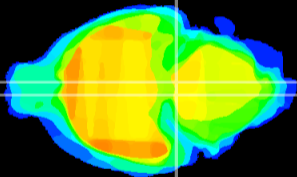

Coronal

Sagittal-R

Sagittal-L

ViBrism: CX06556
Horizontal

Pn