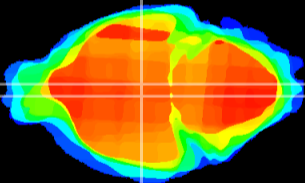

Coronal

Sagittal-R

Sagittal-L

ViBrism: CX06557
Horizontal

DM